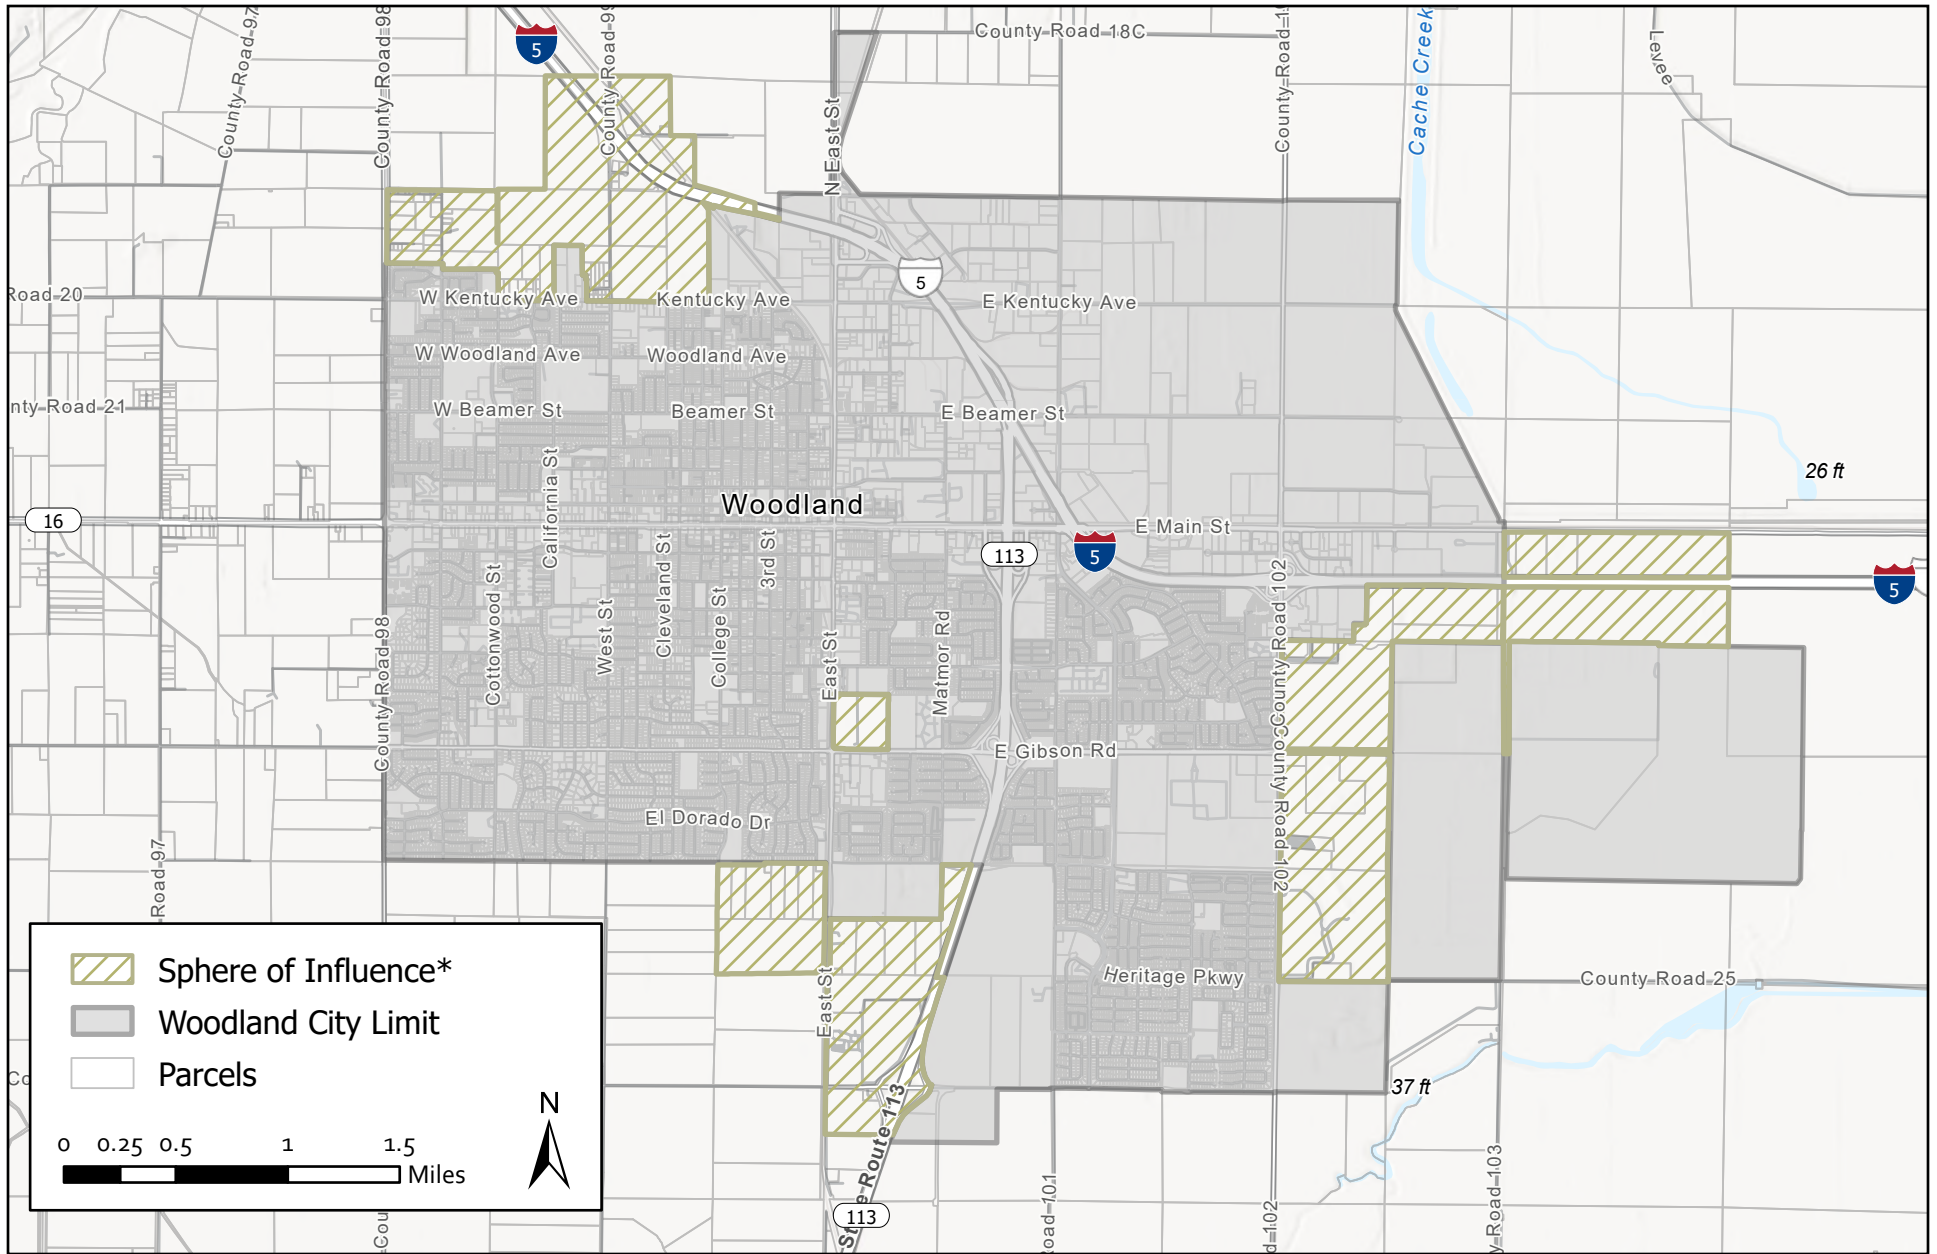

# City of Woodland Boundary and Sphere of Influence

\*City of Woodland Urban Limit Line is coincident with the Sphere of Influence

Revised: November 22, 2024