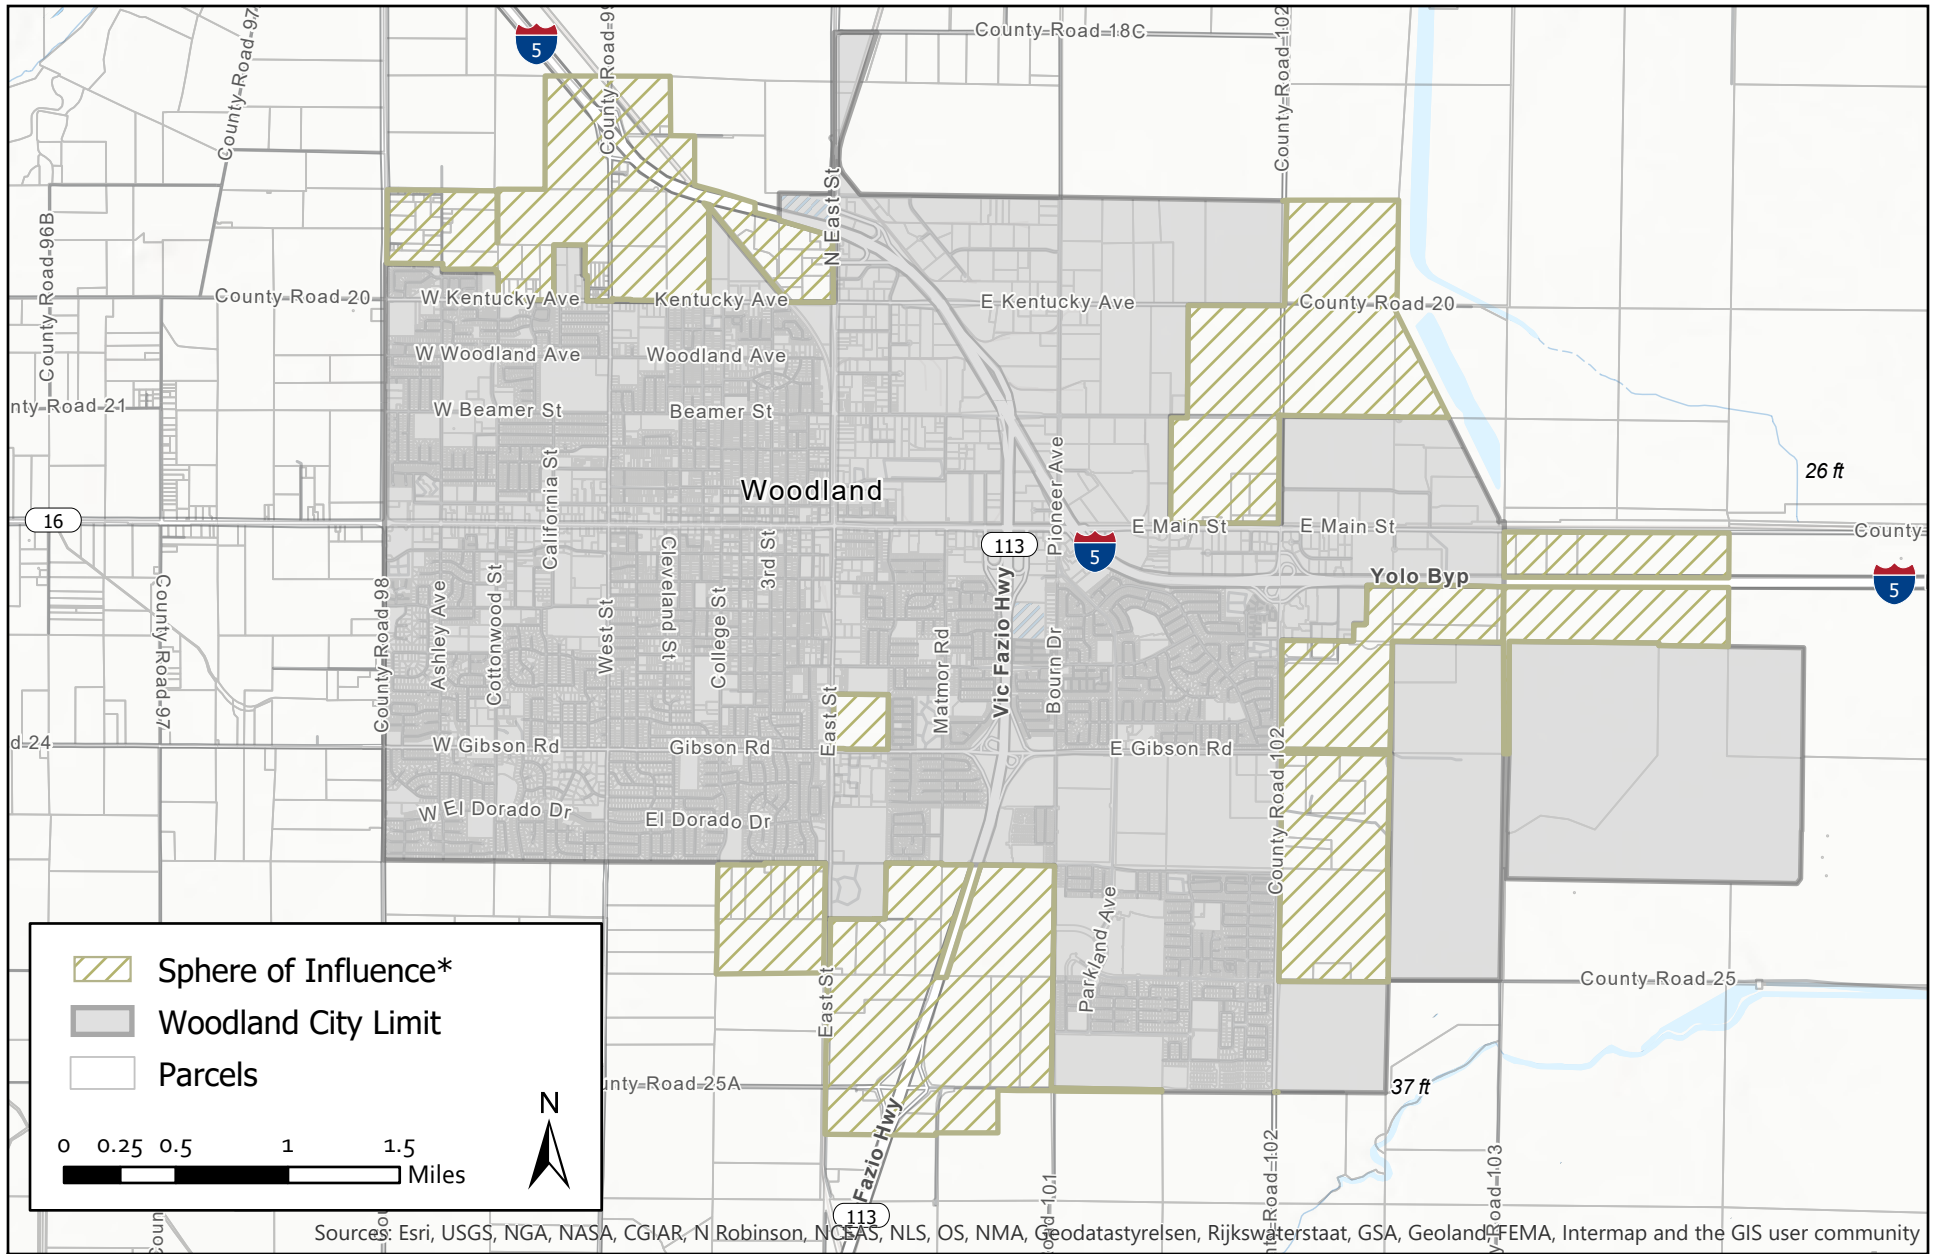

City of Woodland Boundary and Sphere of Influence

*City of Woodland Urban Limit Line is coincident with the Sphere of Influence

Adopted by LAFCo on December 6, 2018