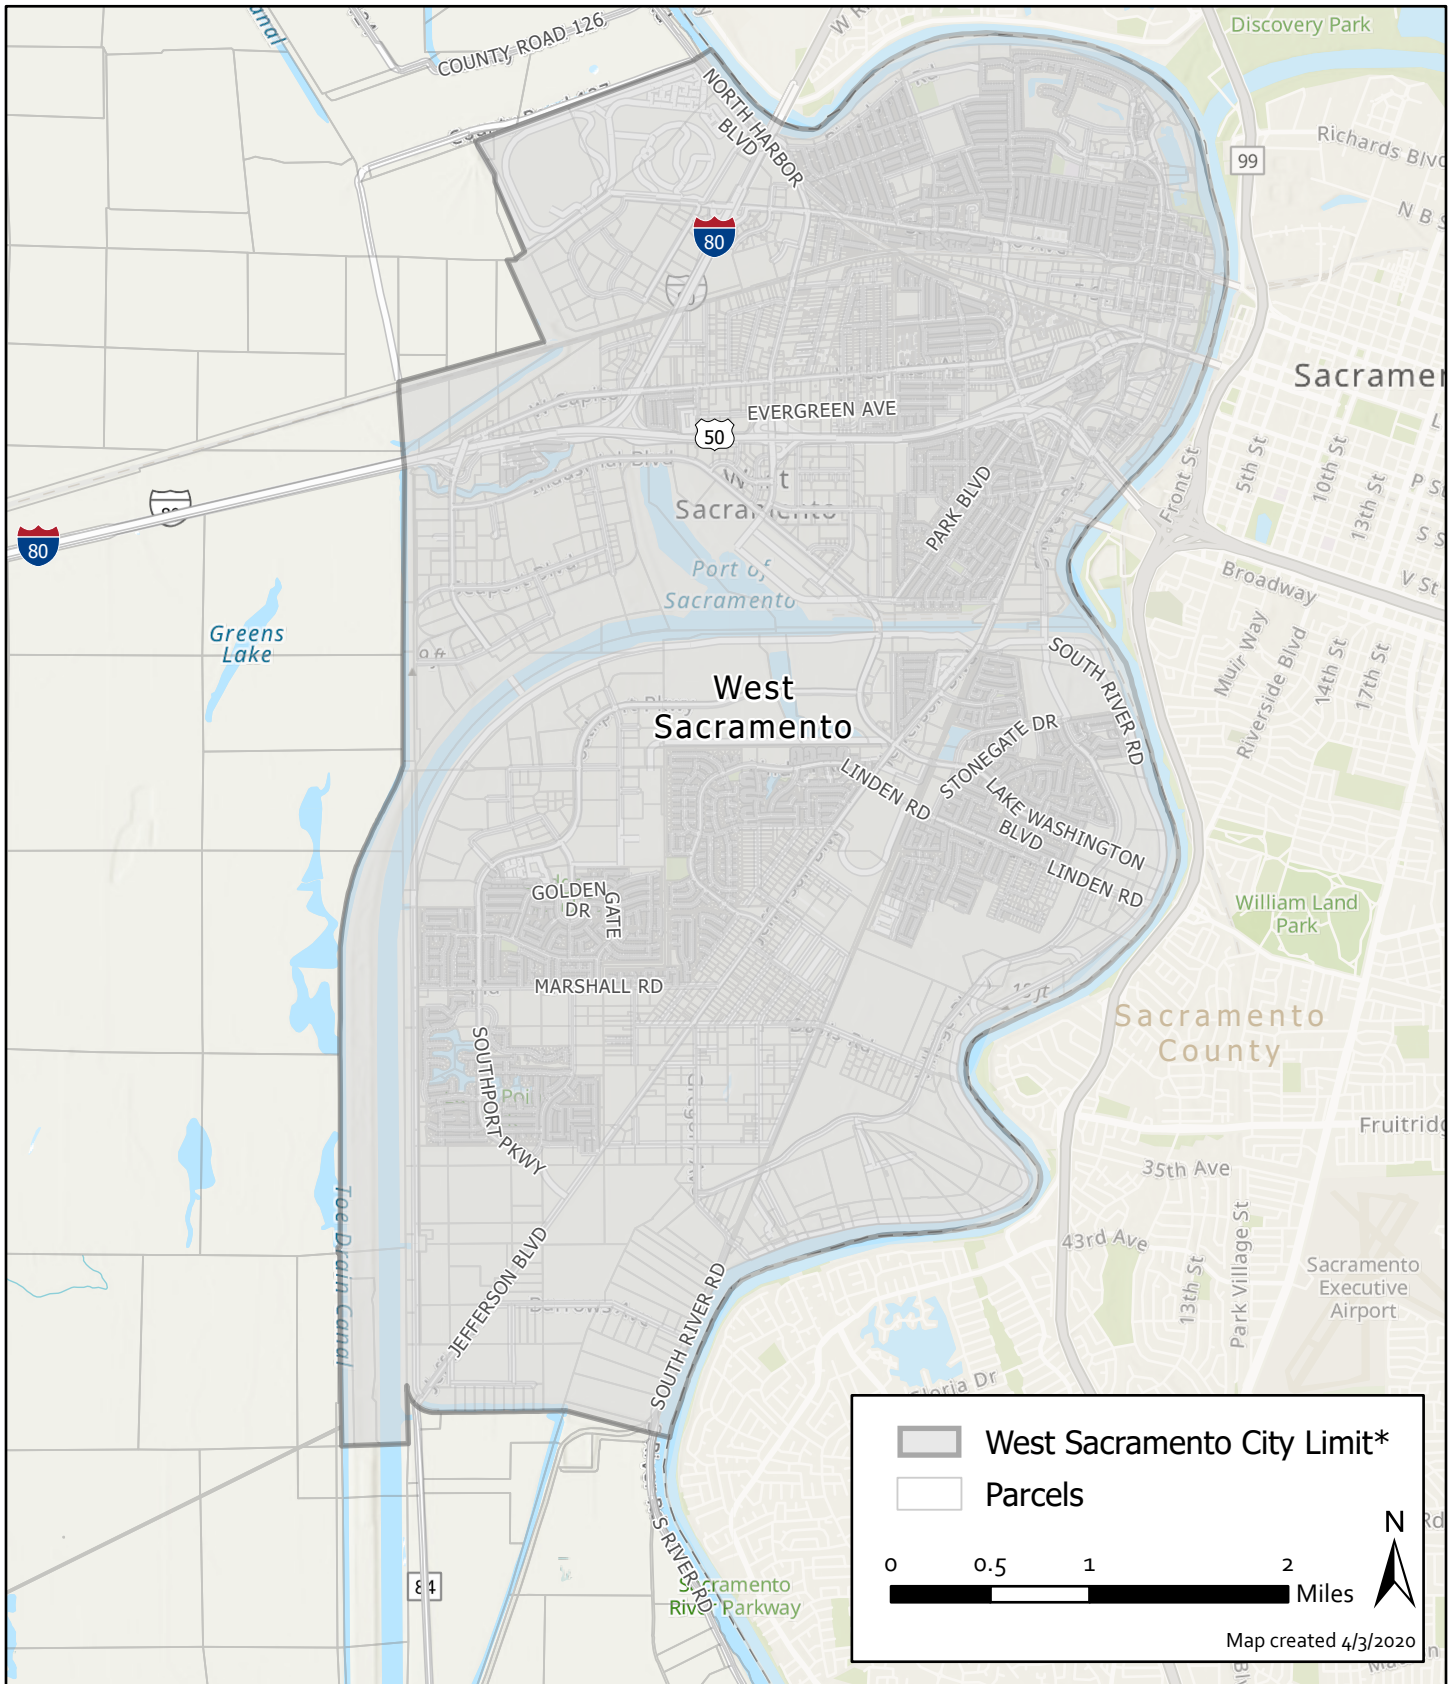

City of West Sacramento Boundary and Sphere of Influence

*West Sacramento City Limit is coterminous with the Sphere of Influence

Incorporated January 1, 1987