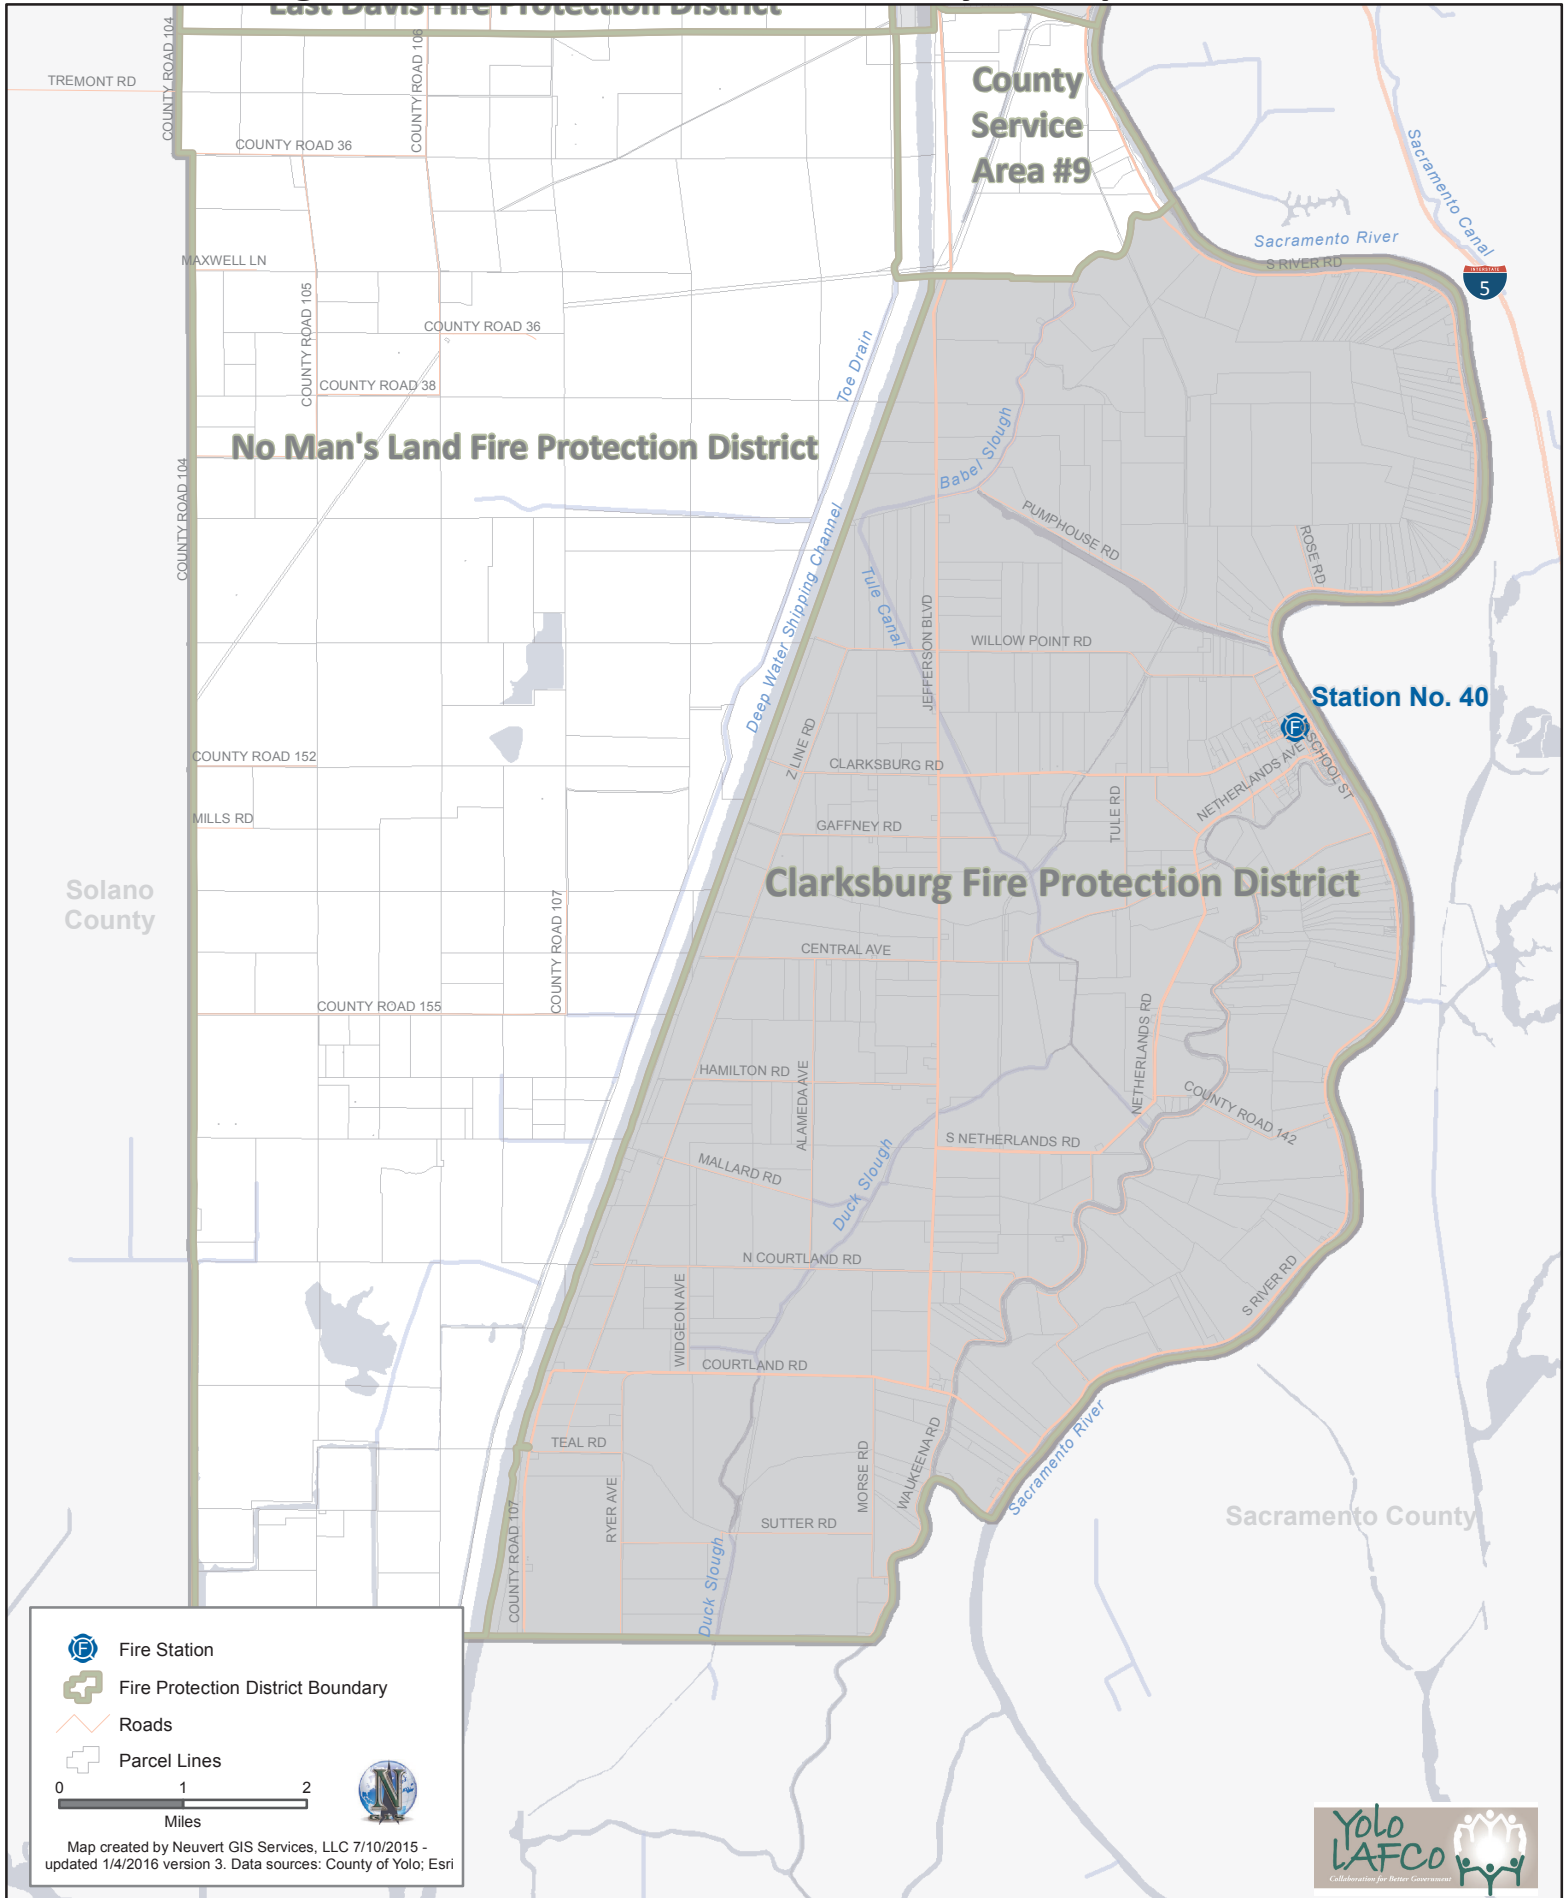

Clarksburg Fire Protection District Boundary and Sphere of Influence*

* Note: Sphere of Influence is coterminous with boundary

Adopted by Yolo LAFCo June 23, 2016