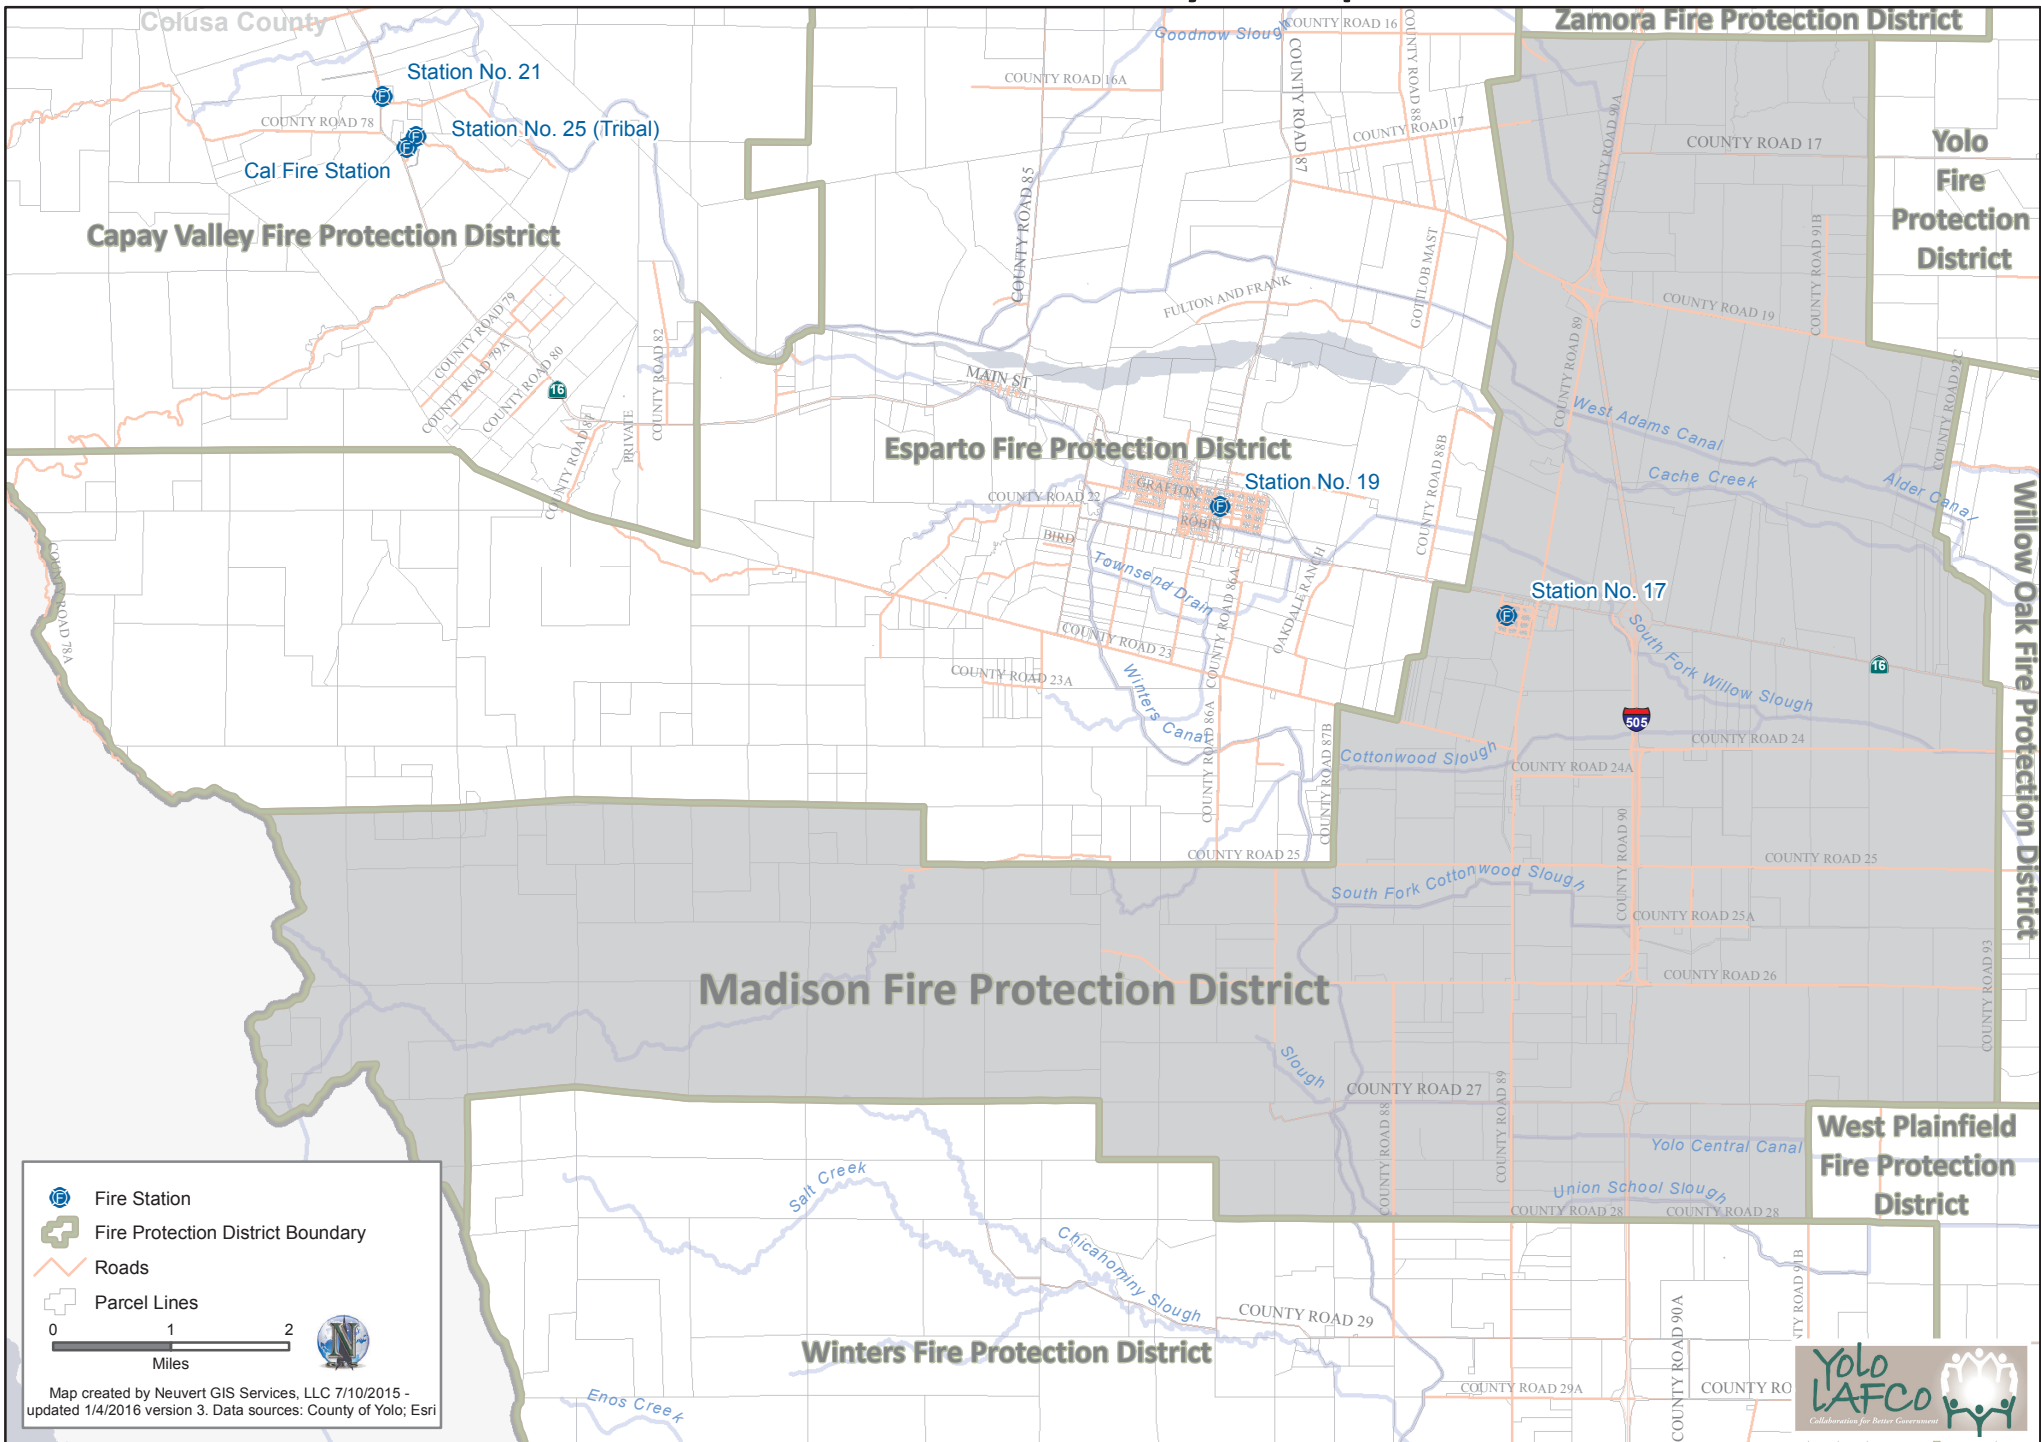

Madison Fire Protection District Boundary and Sphere of Influence*

* Note: Sphere of Influence is coterminous with boundary

Adopted by Yolo LAFCo June 23, 2016