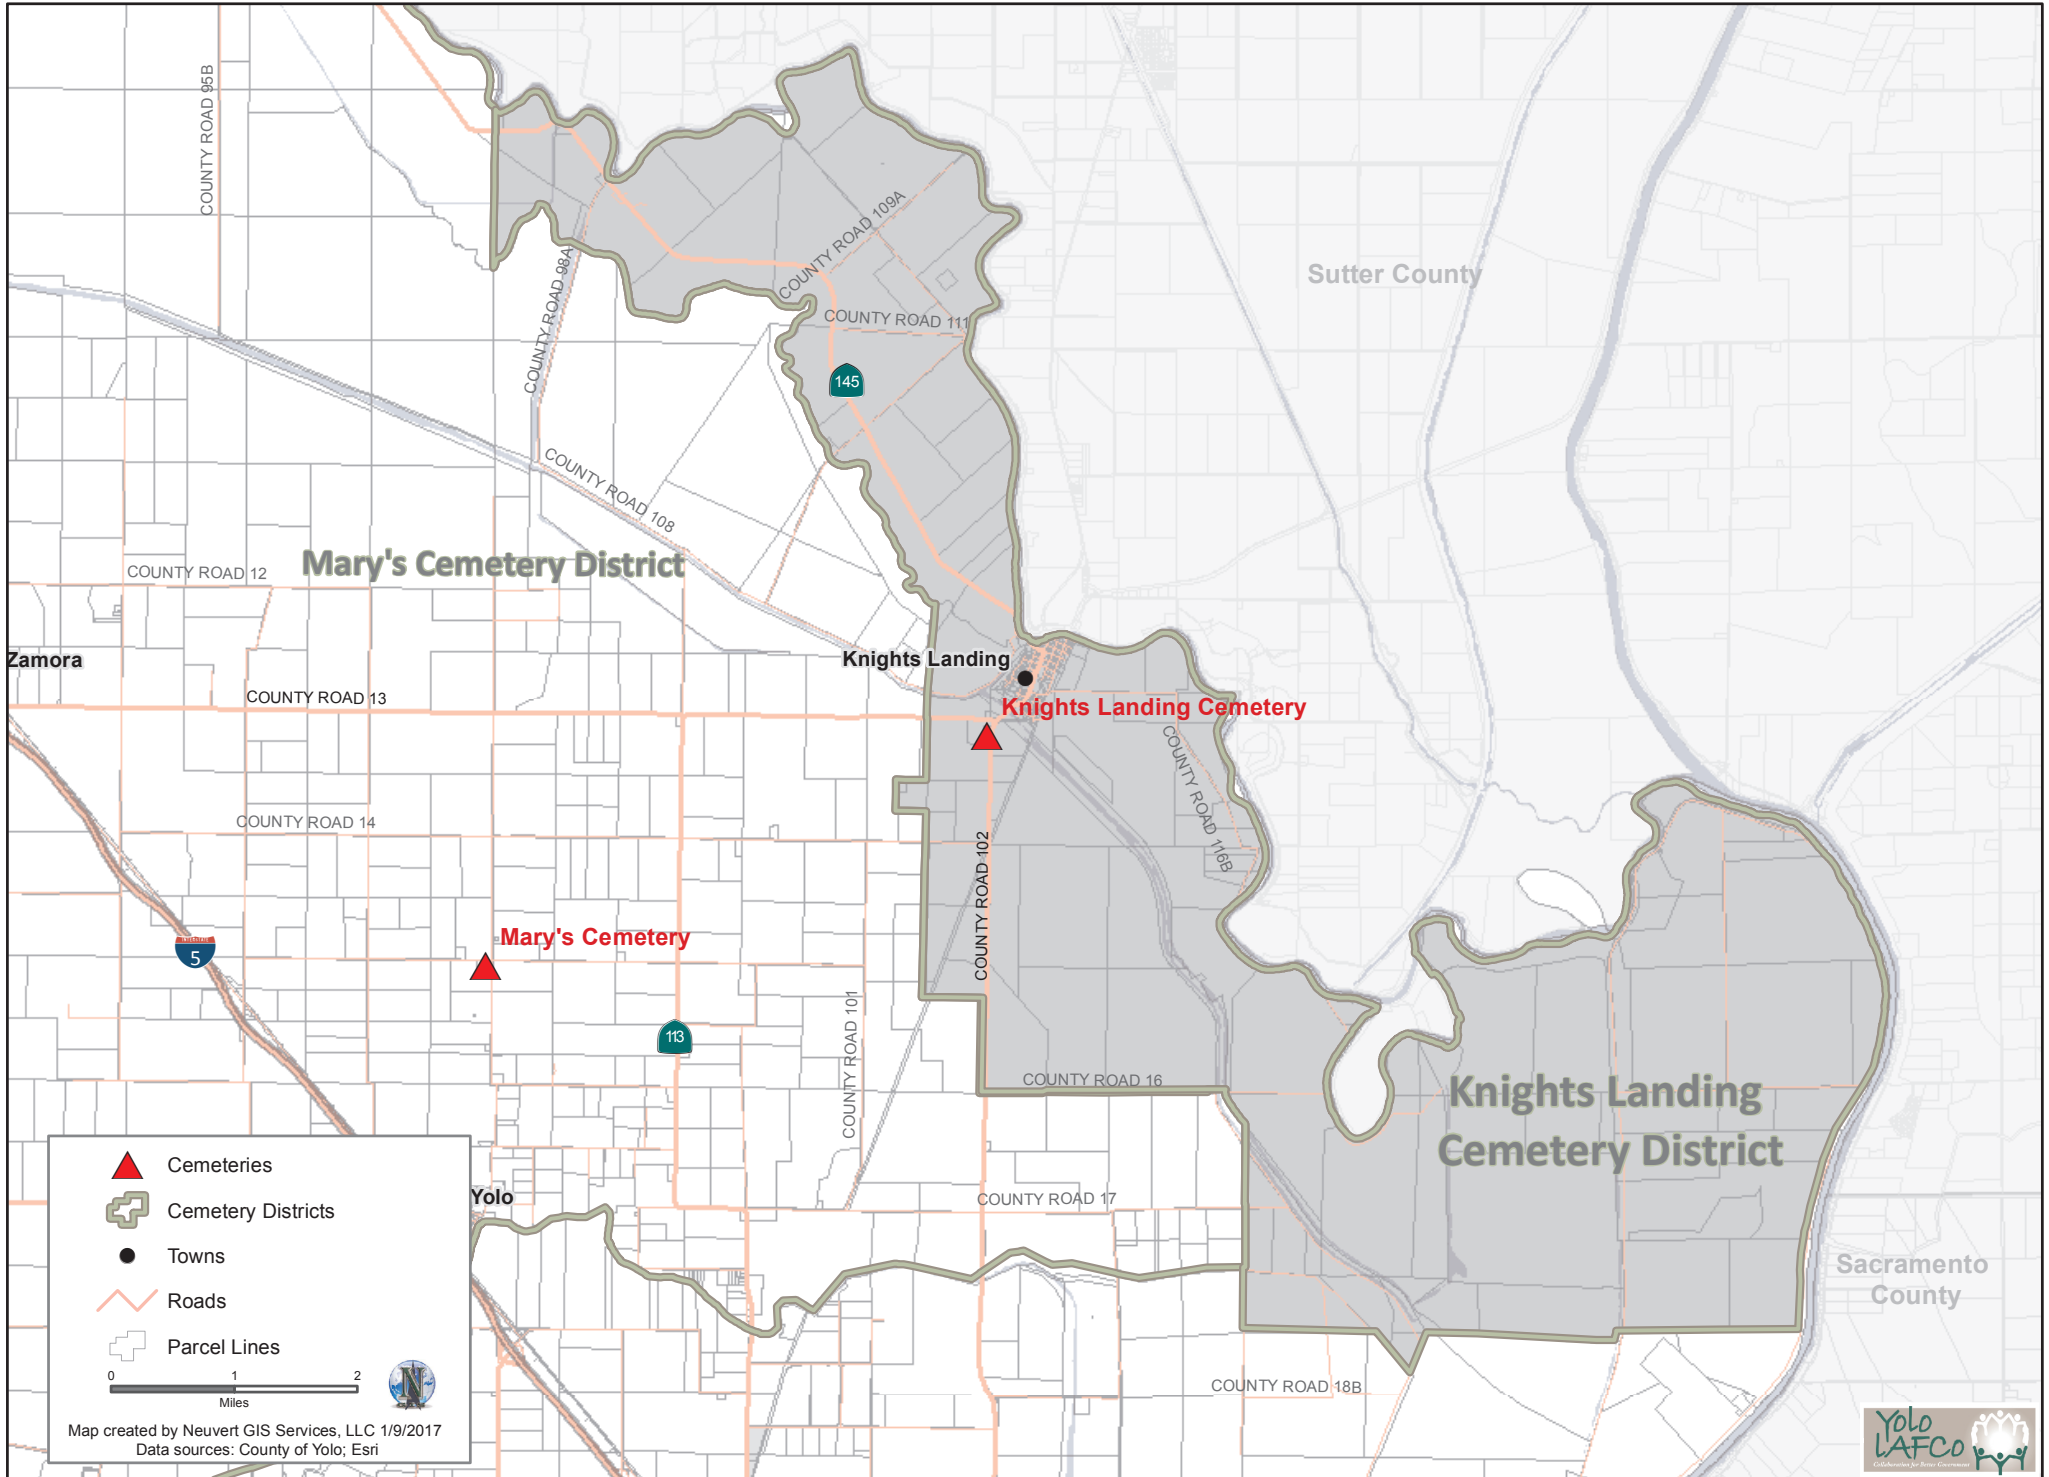

Knights Landing Cemetery District Boundary and Sphere of Influence*

Map created by Neuert GIS Services, LLC 1/9/2017
 Data sources: County of Yolo; Esri

*Note: Sphere of Influence is coterminous with boundary

Boundary approved by Yolo LAFCo on March 13, 1985